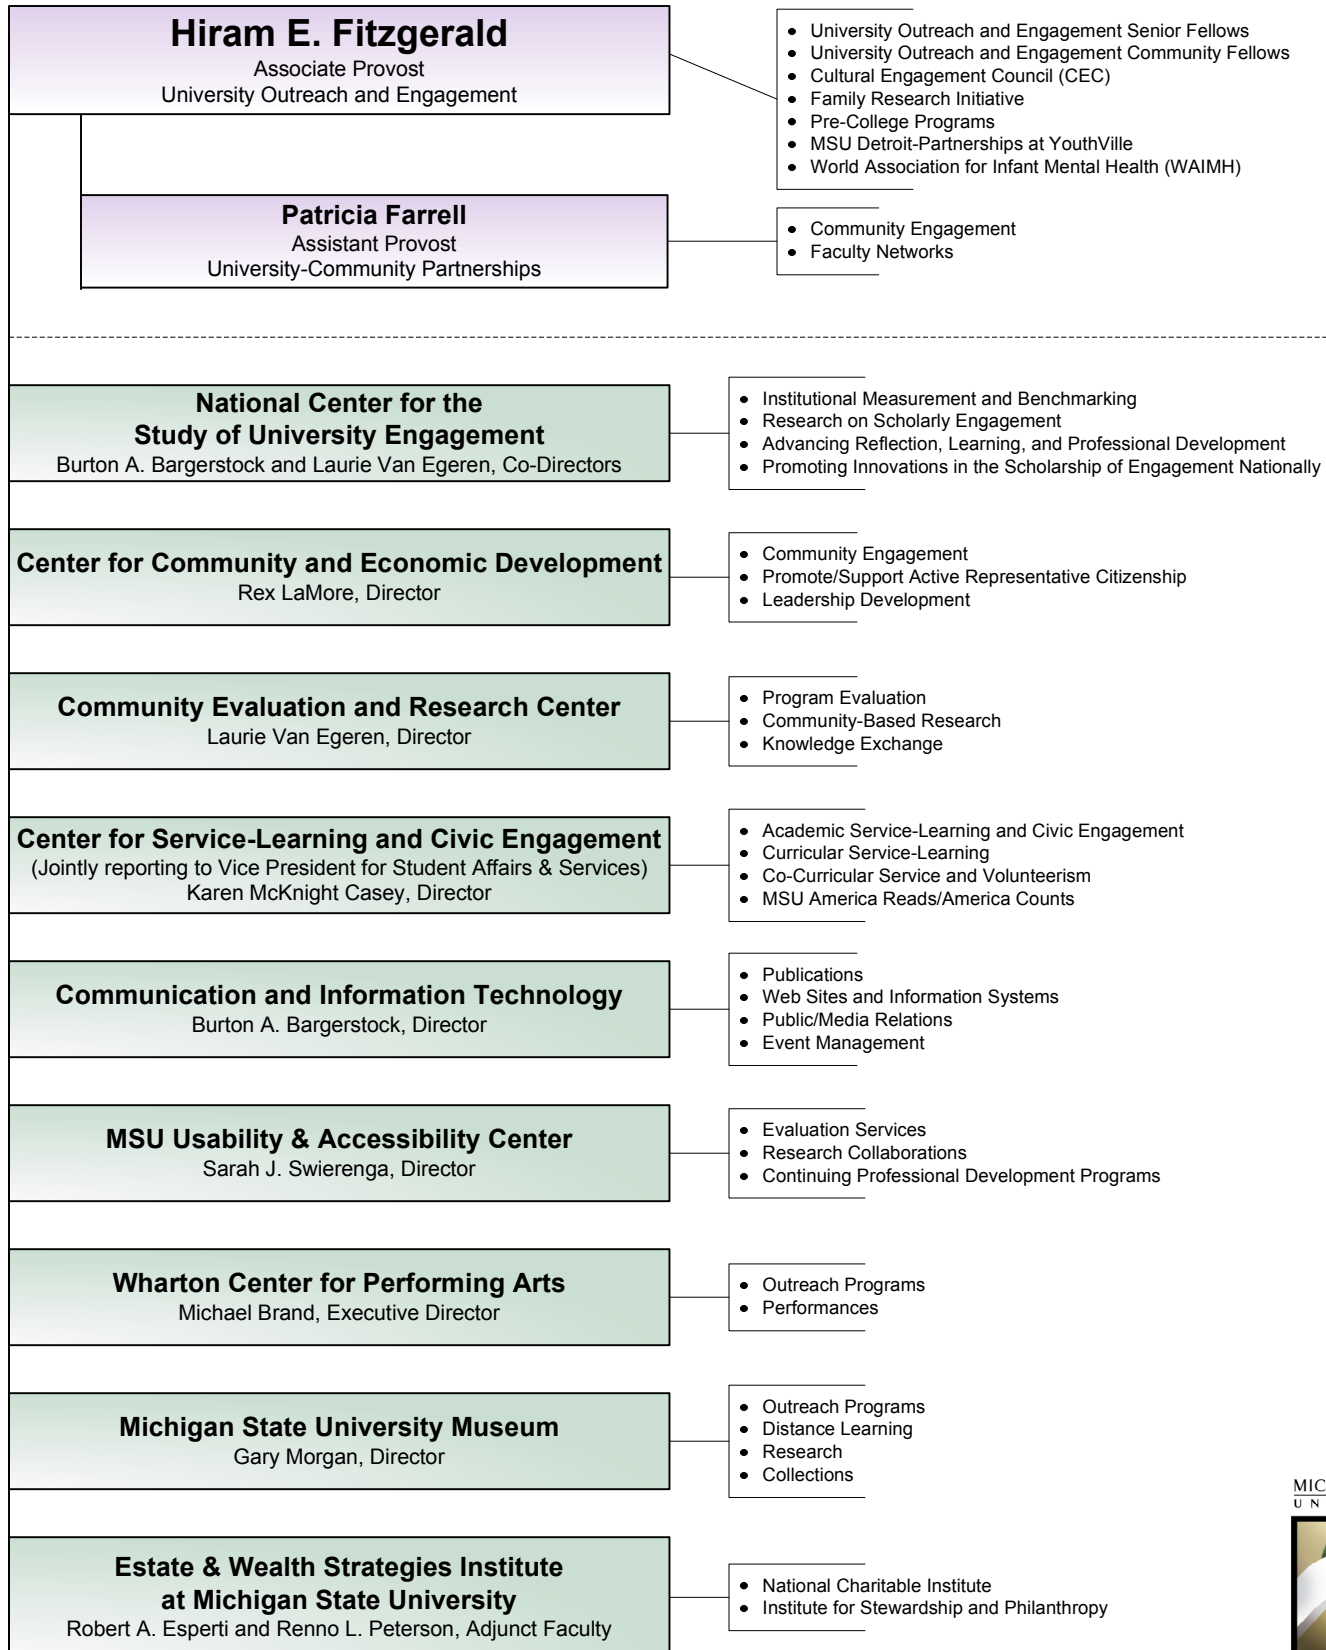

University Outreach and Engagement

Organizational Chart | June 2009

MICHIGAN STATE UNIVERSITY

OUTREACH AND ENGAGEMENT